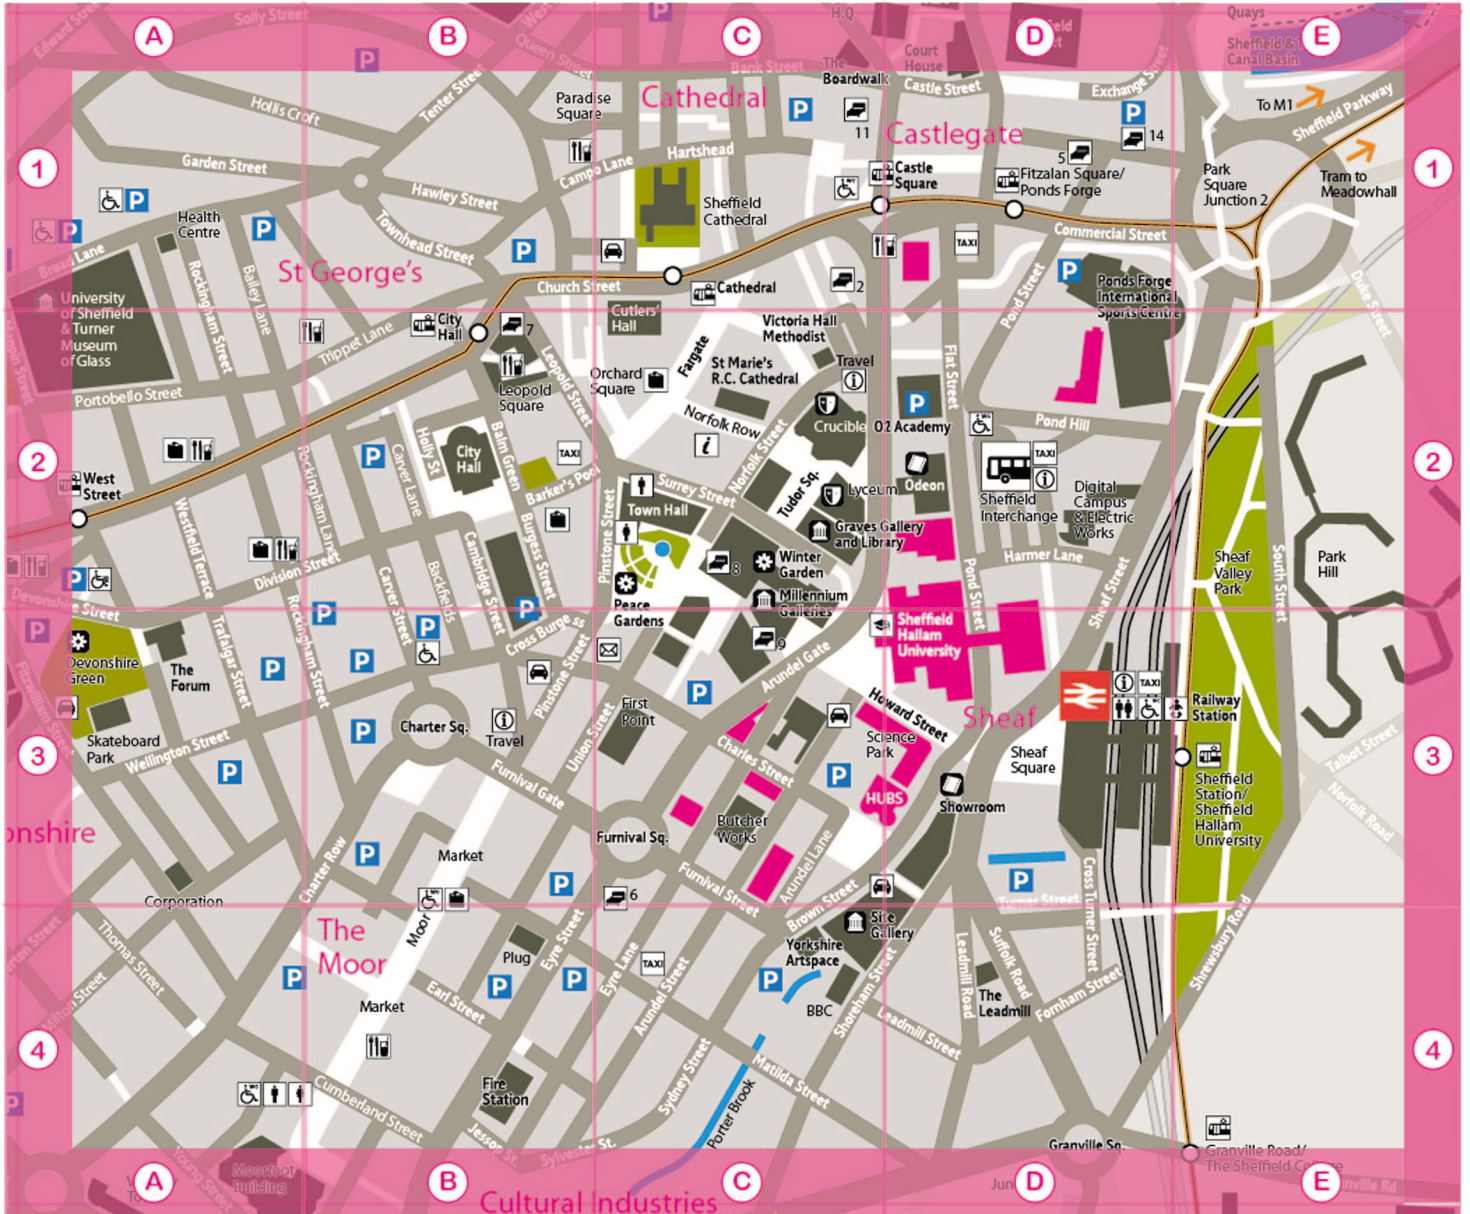

Sheffield City Centre

Key

-  Supertram
-  Supertram stops
-  Cinemas
-  Museums and galleries
-  Parks and gardens
-  Theatres
-  Shopping
-  Hotels (Map ref: see below)
-  Sheffield Hallam University buildings
-  Car parking
-  Post Office
-  Restaurants, cafés and bars
-  Toilets
-  Disabled toilet
-  Tourist Information Centre (Map ref: F4)
-  Travel information
-  Universities

Venues

- Cutlers Hall C1/C2
- Conference location D3
- Train station D3
- Bus station D1

Hotels

- 5. Ibis Sheffield D1
- 6. Jurys Inn C3
- 11. Premier Inn C1